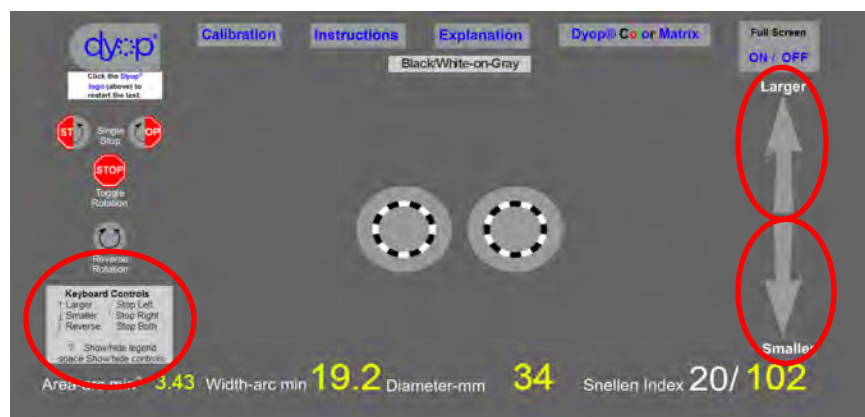

Welcome to 21st Century Visual Clarity Measurement

Introduction

The methodology for the Dyop® test requires that the optotypes be properly calibrated for the monitor and viewing distance.

Snellen and Dyop® Index values

Both Snellen and Dyop® arc width and diameter are automatically presented. Dyop® Arc Width and Dyop® Stimulus Area (MAR) values are also displayed.

Reduce the Dyop® diameter

Use the Mouse Scroll Wheel or screen Up/Down arrows or Keyboard Arrows to reduce the Dyop® image diameters. Use the ; , / Keyboard keys to control the image rotation.