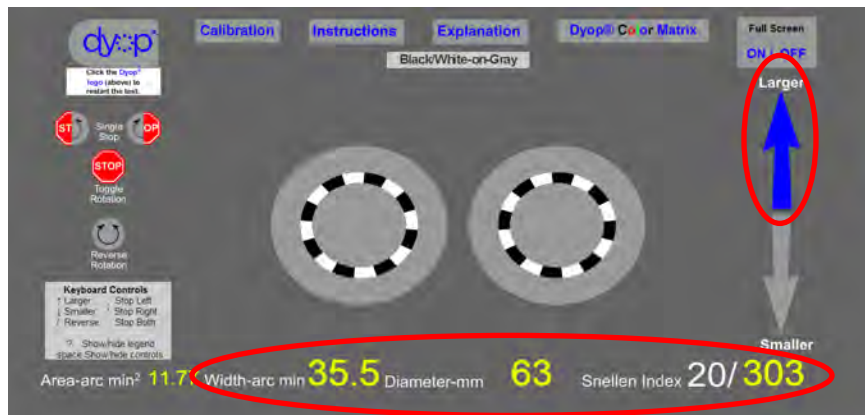

Use the Mouse Scroll Wheel

The **UP Arrow** increases the Dyop® image diameter angular arc width.
You can also use the **Keyboard Arrows** and ; , / keys to control the image size and rotation.