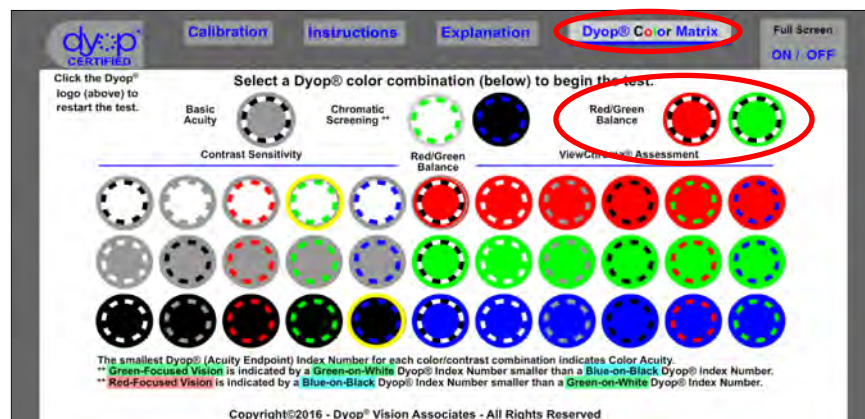

The **DOWN Arrow** decreases the Dyop® image diameter angular arc width
You can also use the **Keyboard Arrows** and ; ' / keys to control the image size and rotation.

Use the Mouse Scroll Wheel

The **DOWN Arrow** decreases the Dyop® image diameter angular arc width
You can also use the **Keyboard Arrows** and ; ' / keys to control the image size and rotation.

Use the Mouse Scroll Wheel

The **DOWN Arrow** decreases the Dyop® image diameter angular arc width
You can also use the **Keyboard Arrows** and ; ' / keys to control the image size and rotation.

Use the Mouse Scroll Wheel

The **DOWN Arrow** decreases the Dyop® image diameter angular arc width
You can also use the **Keyboard Arrows** and ; . / keys to control the image size and rotation.

ColorMatrix™ Menu

Select the color/combination for additional testing.