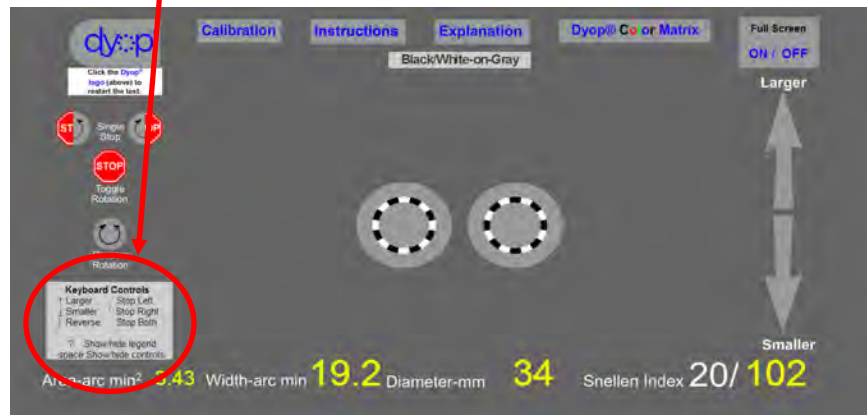

Both Snellen and Dyop® arc width and diameter are automatically presented. Dyop® Arc Width and Dyop® Stimulus Area (MAR) values are also displayed.

Reduce the Dyop® diameter

Use the Mouse Scroll Wheel or screen Up/Down arrows or Keyboard Arrows to reduce the Dyop® image diameters. Use the ; , / Keyboard keys to control the image rotation.

Screen Buttons

Test for "false positives" using the Reverse Rotation, Stop-toggle, and Single Stop buttons.

Screen Control Buttons

Keyboard Keys

Test for "false positives" using the Reverse Rotation, Stop-toggle, and Single Stop Keys.

Keyboard Control Guide

Color/Contrast and Full Screen

The color/contrast is always displayed. Full Screen is an On/Off toggle.

Color/combination text

Full Screen toggle

Minimalist Display

Pressing the Space Bar toggles the display of the screen controls and image size information