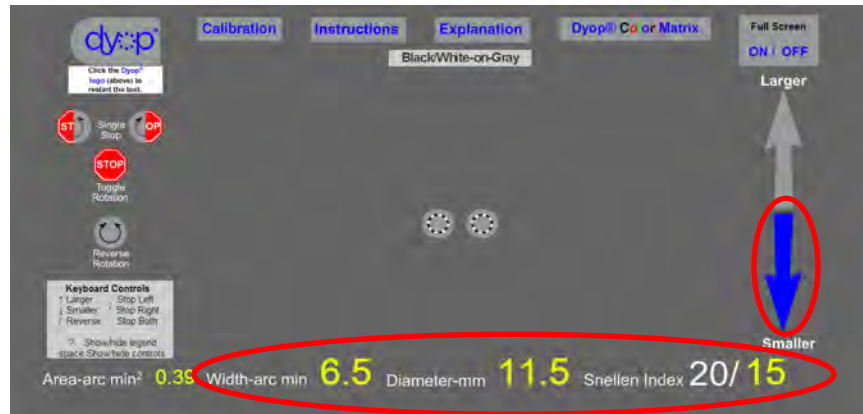

Use the Mouse Scroll Wheel

The **DOWN Arrow** decreases the Dyop® image diameter angular arc width
You can also use the **Keyboard Arrows** and ; . / keys to control the image size and rotation.