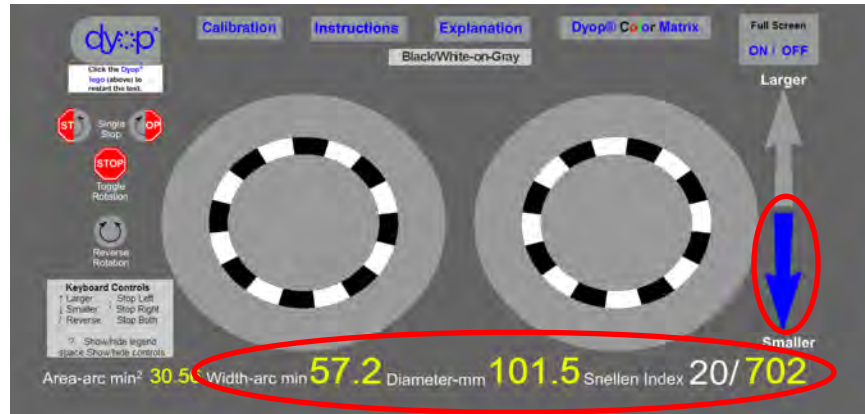

Use the Mouse Scroll Wheel

The **DOWN Arrow** decreases the Dyop® image diameter angular arc width
You can also use the **Keyboard Arrows** and ; ' / keys to control the image size and rotation.