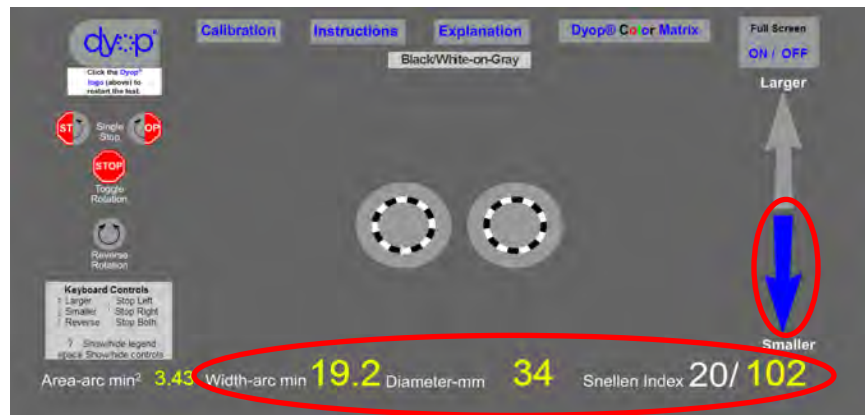

Use the Mouse Scroll Wheel

The screen **UP/Down Arrows** change the Dyop® image diameter angular arc width.
You can also use the **Keyboard Arrows** and ; , / keys to control the image size and rotation.

Use the Mouse Scroll Wheel

The **UP Arrow** increases the Dyop® image diameter angular arc width.
You can also use the **Keyboard Arrows** and ; , / keys to control the image size and rotation.

Use the Mouse Scroll Wheel

The **DOWN Arrow** decreases the Dyop® image diameter angular arc width
You can also use the **Keyboard Arrows** and ; ' / keys to control the image size and rotation.

Use the Mouse Scroll Wheel

The **DOWN Arrow** decreases the Dyop® image diameter angular arc width
You can also use the **Keyboard Arrows** and ; ' / keys to control the image size and rotation.