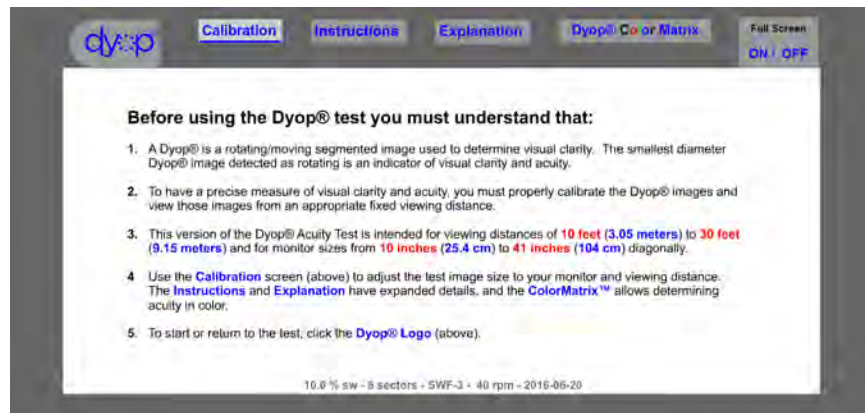

Welcome to 21st Century Visual Clarity Measurement

Introduction

The methodology for the Dyop® test requires that the optotypes be properly calibrated for the monitor and viewing distance.

Snellen and Dyop® Index values

Both Snellen and Dyop® arc width and diameter are automatically presented. Dyop® Arc Width and Dyop® Stimulus Area (MAR) values are also displayed.

Reduce the Dyop® diameter

Use the Mouse Scroll Wheel or screen Up/Down arrows or Keyboard Arrows to reduce the Dyop® image diameters. Use the ; , / Keyboard keys to control the image rotation.