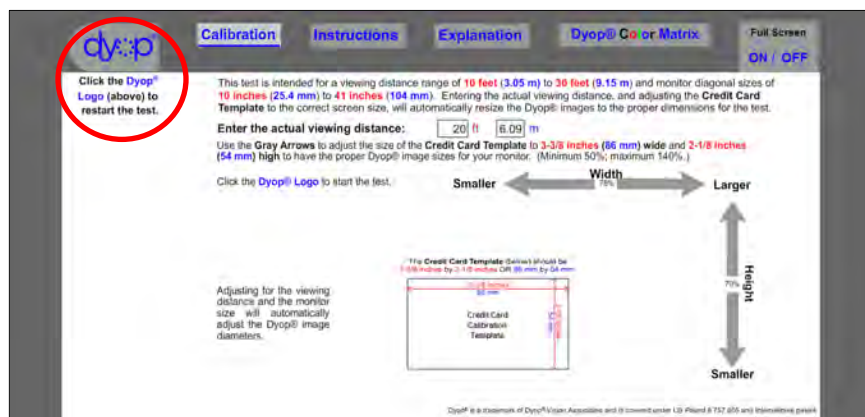

Adjust for the viewing distance

Enter the viewing distance as either feet or meters.
Once determined, the distance adjustment will be maintained by the browser.

Adjust for the Monitor Size

Use the **Gray Arrows** to adjust the size of the **Credit Card Template** to **3-3/8 inches (86 mm) wide** and **2-1/8 inches (54 mm) high** to have the proper Dyop® image sizes for your monitor..

Adjust for the Monitor Size

Once determined, the precise monitor percent adjustment image size will be maintained by the browser.

Click the Dyop® logo to Start

After determining the proper calibration, click the Dyop® Logo to start the test. The monitor calibration and viewing distance will be remembered by your browser.