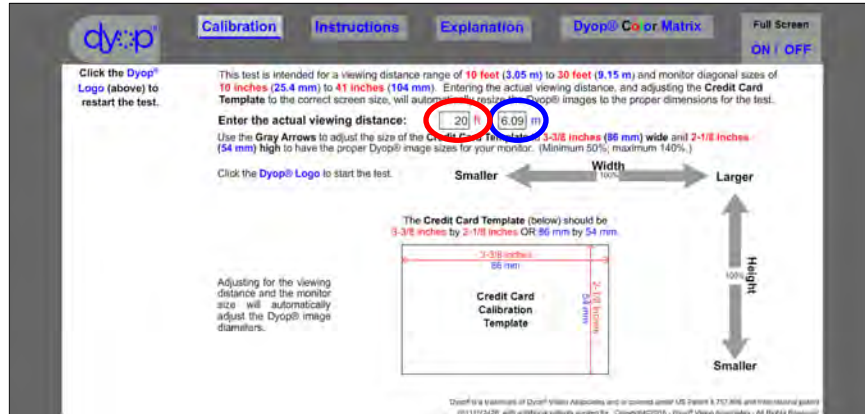

Adjust for the viewing distance

Enter the viewing distance as either feet or meters.
Once determined, the distance adjustment will be maintained by the browser.

Adjust for the Monitor Size

Use the **Gray Arrows** to adjust the size of the **Credit Card Template** to **3-3/8 inches (86 mm) wide** and **2-1/8 inches (54 mm) high** to have the proper Dyop® image sizes for your monitor..