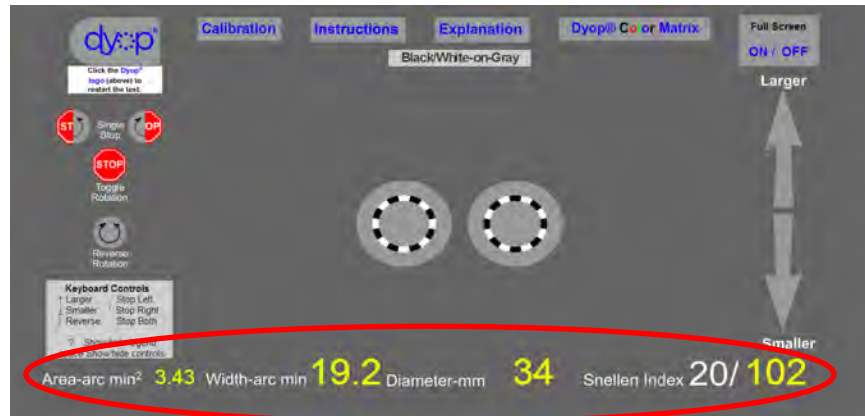

Welcome to 21st Century Visual Clarity Measurement

Introduction

The methodology for the Dyop® test requires that the optotypes be properly calibrated for the monitor and viewing distance.

Snellen and Dyop® Index values

Both Snellen and Dyop® arc width and diameter are automatically presented. Dyop® Arc Width and Dyop® Stimulus Area (MAR) values are also displayed.

Reduce the Dyop® diameter

Use the Mouse Scroll Wheel or screen Up/Down arrows or Keyboard Arrows to reduce the Dyop® image diameters. Use the ; , / Keyboard keys to control the image rotation.