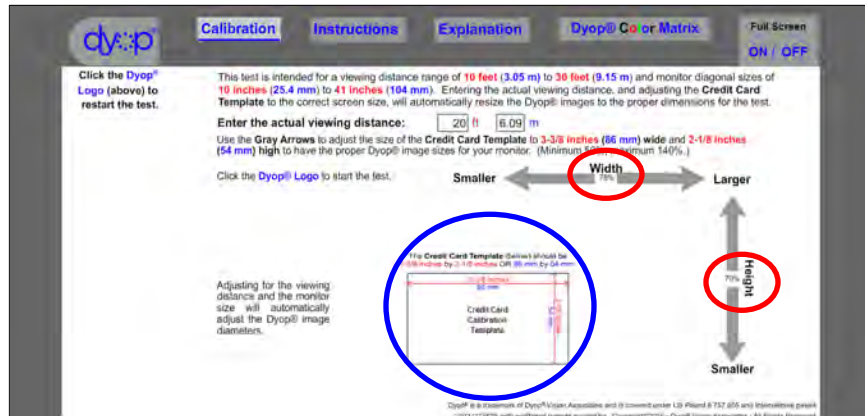

Adjust for the viewing distance

Enter the viewing distance as either feet or meters.
Once determined, the distance adjustment will be maintained by the browser.

Adjust for the Monitor Size

Use the **Gray Arrows** to adjust the size of the **Credit Card Template** to **3-3/8 inches (86 mm) wide** and **2-1/8 inches (54 mm) high** to have the proper Dyop® image sizes for your monitor..

Adjust for the Monitor Size

Once determined, the precise monitor percent adjustment image size will be maintained by the browser.

Click the Dyop® logo to Start

After determining the proper calibration, click the Dyop® Logo to start the test. The monitor calibration and viewing distance will be remembered by your browser.