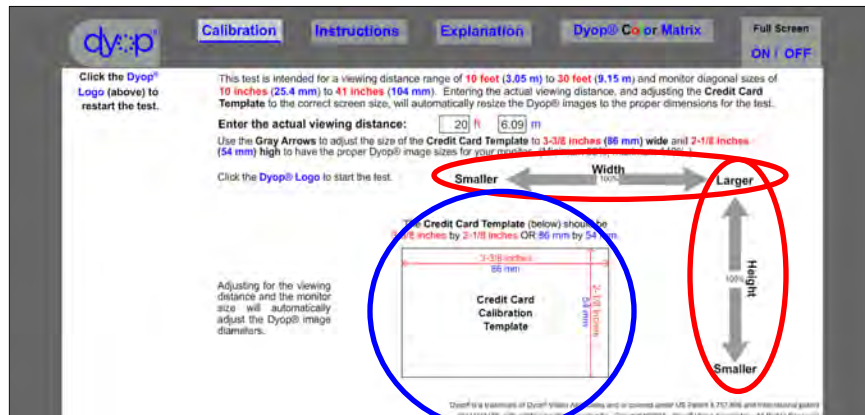

Instructions Panel

Dyop® accuracy and precision can be calibrated for almost any computer monitor and viewing distance.

Explanation Panel

The technology of Dyop® acuity measurement was not available in 1862. Dyop® testing measures photoreceptor responses in Black/White and in color.

Adjust for the viewing distance

Enter the viewing distance as either feet or meters.
Once determined, the distance adjustment will be maintained by the browser.

Adjust for the Monitor Size

Use the **Gray Arrows** to adjust the size of the **Credit Card Template** to **3-3/8 inches (86 mm) wide** and **2-1/8 inches (54 mm) high** to have the proper Dyop® image sizes for your monitor..