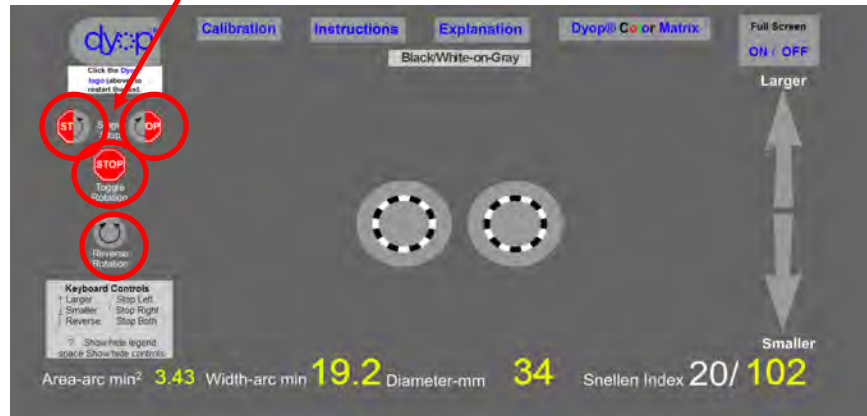

Screen Buttons

Test for "false positives" using the Reverse Rotation, Stop-toggle, and Single Stop buttons.

Screen Control Buttons