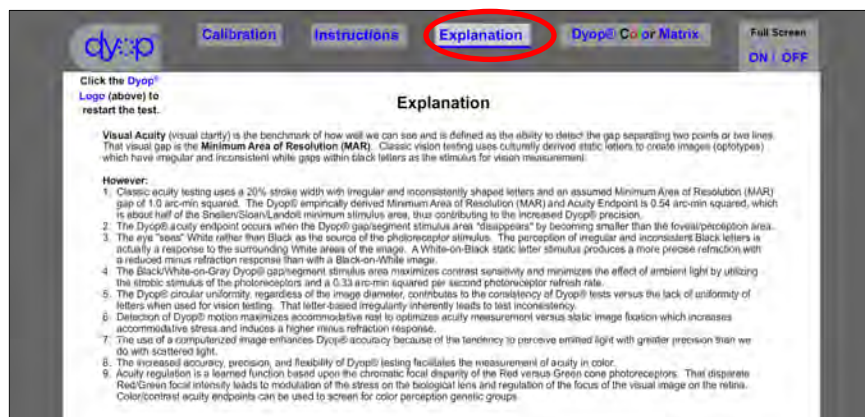

Explanation Panel

The technology of Dyop® acuity measurement was not available in 1862. Dyop® testing measures photoreceptor responses in Black/White and in color.