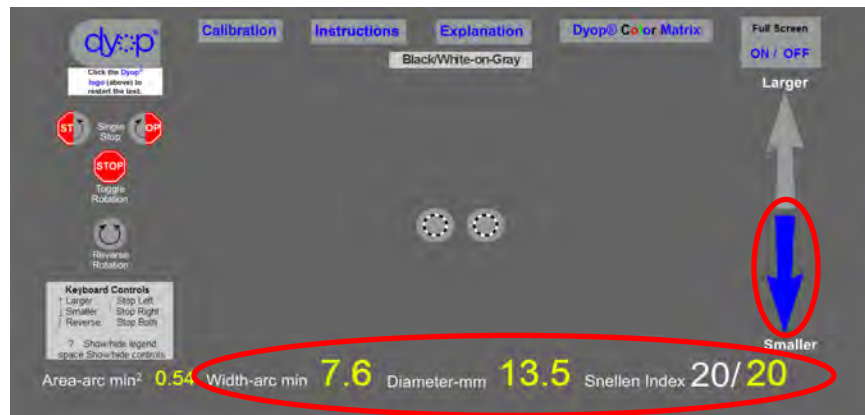

The **DOWN Arrow** decreases the Dyop® image diameter angular arc width
You can also use the **Keyboard Arrows** and ; ' / keys to control the image size and rotation.

Use the Mouse Scroll Wheel

The **DOWN Arrow** decreases the Dyop® image diameter angular arc width
You can also use the **Keyboard Arrows** and ; ' / keys to control the image size and rotation.

Use the Mouse Scroll Wheel

The **DOWN Arrow** decreases the Dyop® image diameter angular arc width
You can also use the **Keyboard Arrows** and ; ' / keys to control the image size and rotation.

Use the Mouse Scroll Wheel