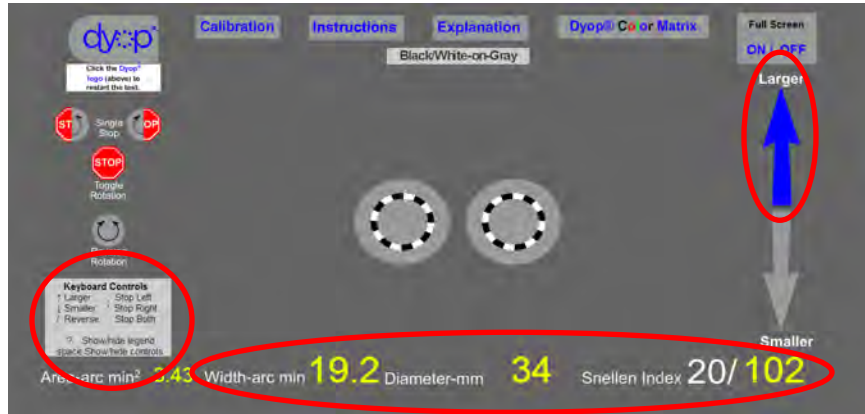

Adjust for the viewing distance

Enter the viewing distance as either feet or meters.
Once determined, the distance adjustment will be maintained by the browser.

Adjust for the Monitor Size

Use the **Gray Arrows** to adjust the size of the **Credit Card Template** to **3-3/8 inches (86 mm) wide** and **2-1/8 inches (54 mm) high** to have the proper Dyop® image sizes for your monitor..

Adjust for the Monitor Size

Once determined, the precise monitor percent adjustment image size will be maintained by the browser.

Click the Dyop® logo to Start

After determining the proper calibration, click the Dyop® Logo to start the test. The monitor calibration and viewing distance will be remembered by your browser.

Use the Mouse Scroll Wheel

The screen **UP/Down Arrows** change the Dyop® image diameter angular arc width.
You can also use the **Keyboard Arrows** and ; , / keys to control the image size and rotation.