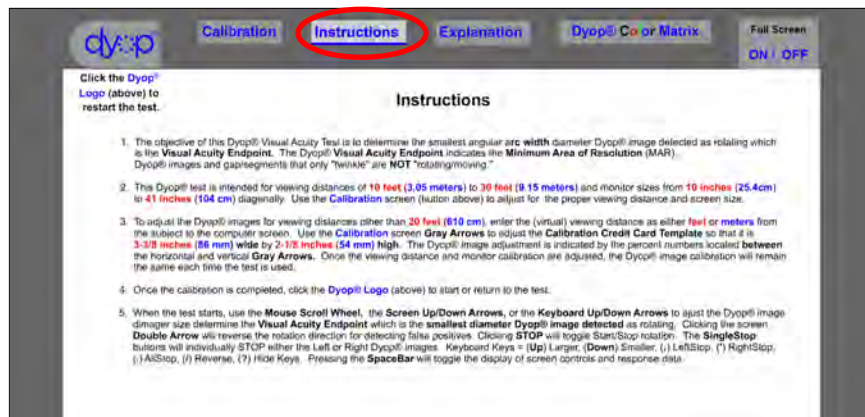

Instructions Panel

Dyop® accuracy and precision can be calibrated for almost any computer monitor and viewing distance.